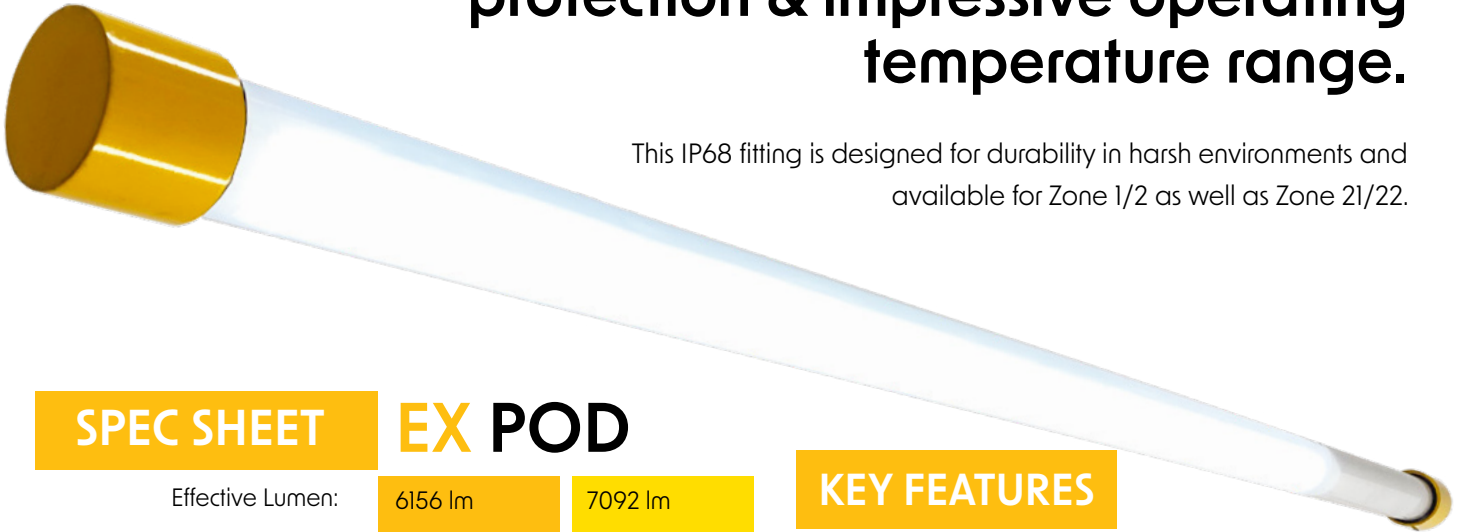

# EX Pod

EX

IP68

**A standout luminaire with IP68 level protection & impressive operating temperature range.**

This IP68 fitting is designed for durability in harsh environments and available for Zone 1/2 as well as Zone 21/22.

## EX POD

Effective Lumen:	6156 lm	7092 lm
240V:	<b>53W</b>	<b>64W</b>
Power Factor:	0.95	0.95
Effective Efficacy:	117 lm/w	111 lm/w
Max Ta:	<b>40°C</b>	<b>40°C</b>
L&B:	L90 B10 L80 B10	L90 B10 L80 B10
Fitting Size LxW:	<b>2190mm x 50mm</b>	