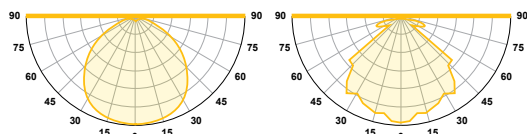

4 Distribution Options

Wide (Frosted)

Wide