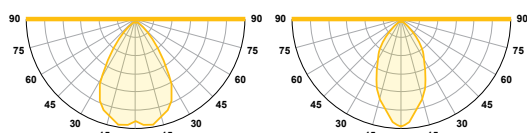

Medium

Narrow

Designed and
Manufactured by

energywise

**Better Light
Through Research.**

sales@energywise.co.za | www.energywise.co.za

T: +27 31 764 2345 / +27 87 941 0012

Physical address: Unit 5 Edstan Business Park, 2 Ibhubs Road, Riverhorse Valley, Durban, South Africa, 4017

Postal address: PO Box 1166, Kloof, South Africa, 3640