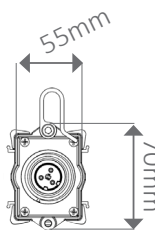

EARTHaxis

EARTH

SPECIFICATIONS

PPF (400- 800nm)	(0.3*:1) 472 $\mu\text{mol/s}$ / (0.4*:1) 486 $\mu\text{mol/s}$ / (1.5:1) 512 $\mu\text{mol/s}$
Input Power	280W- 304W spectrum dependant
Lens Attributes	IP65/ IK08 impact rating
Lens Ability	110° optical distribution (std) Allows for full design intensity at 0.5m distance between plants and lights and higher than normal intensities at this distance when compared to no lens
Product Sizes	AxisPRO: 1000mm (l) x 70mm (w) x 55mm (h) PLATE: single plate 360mm (l) x 120mm (w) x 50mm (h)
Suggested mounting height	Minimum 500mm above the heighest crop canopy position- stationary installation
Product Ability	1000 $\mu\text{mol/m}^2$ /s @ 500mm @ \pm 500W/m ² 500 $\mu\text{mol/m}^2$ /s @ 500mm @ \pm 300W/m ²
Thermal Management	Passive cooling
Dimming Control	DALI2 protocol / 1- 100%
Power Plug	IP65 5-pole connector plug attached to fitting (partner panel mount plug in the box)
Lifetime Rating	L90B10, 45 000 hrs @ 35°C
Power Factor	> 0,95
Electronic Components	Driver- EU Tridonic LED- EU Vossloh Schwabe
Warranty	5 year standard warranty
Company Certifications	ISO 9001 / SABS Bench Mark / GMP
Extra Component (not supplied)	Power & Control Distribution box 3- 8 way