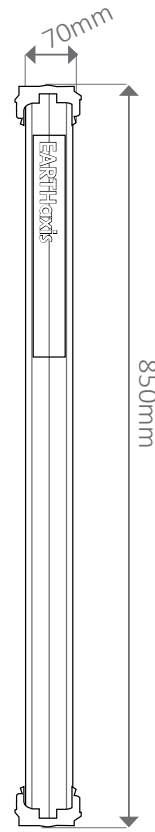

EARTHaxis

EARTH

SPECIFICATIONS

PPF (400- 800nm)	(0.3*:1) 472 $\mu\text{mol/s}$ / (0.4*:1) 486 $\mu\text{mol/s}$ / (1.5:1) 512 $\mu\text{mol/s}$
Input Power	280W- 304W spectrum dependant
Lens Attributes	IP65/ IK08 impact rating
Lens Ability	110° optical distribution (std) Allows for full design intensity at 0.5m distance between plants and lights and higher than normal intensities at this distance when compared to no lens
Product Sizes	AxisPRO: 1000mm (l) x 70mm (w) x 55mm (h) PLATE: single plate 360mm (l) x 120mm (w) x 50mm (h)
Suggested mounting height	Minimum 500mm above the heighest crop canopy position- stationary installation
Product Ability	1000 $\mu\text{mol/m}^2$ /s @ 500mm @ \pm 500W/m ² 500 $\mu\text{mol/m}^2$ /s @ 500mm @ \pm 300W/m ²
Thermal Management	Passive cooling
Dimming Control	DALI2 protocol / 1- 100%
Power Plug	IP65 5-pole connector plug attached to fitting (partner panel mount plug in the box)
Lifetime Rating	L90B10, 45 000 hrs @ 35°C
Power Factor	> 0,95
Electronic Components	Driver- EU Tridonic LED- EU Vossloh Schwabe
Warranty	5 year standard warranty
Company Certifications	ISO 9001 / SABS Bench Mark / GMP
Extra Component (not supplied)	Power & Control Distribution box 3- 8 way

SPECTRUMS

	Earth™ 1.5:1 Spectrum With a Blue rich spectrum ideal for vegetative growth and propagation
	Earth™ 0.3*:1 Spectrum with Far Red- Speciality horticulture spectrum- very red rich for flowering.
	Earth™ 0.4*:1 Spectrum A well mixed spectrum full of blue and red with far red to give your plants a great environment for growth