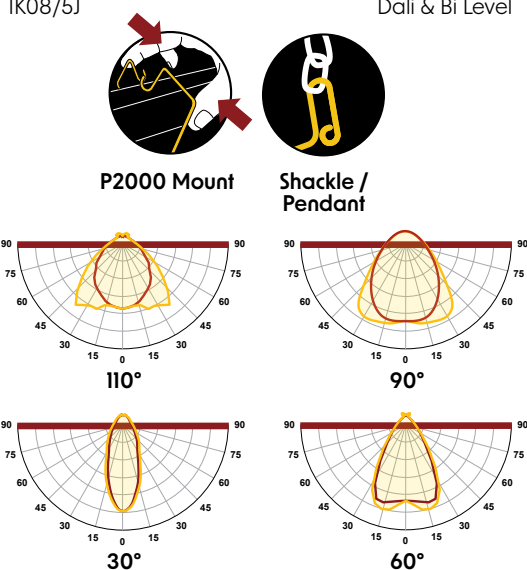

Optional: Bluetooth, Wifi, Dali & Bi Level. Casambi App featured above.

*25°C is for Textbooks, Not Africa's Sun: All EW Lights are designed for the 35°C Reality.

Designed and Manufactured by

energywise

Better Light Through Research.

sales@energywise.co.za | www.energywise.co.za | T: +27 31 764 2345
Physical address: Unit 5 Edstan Business Park, 2 Ibhubesi Road, Riverhorse Valley, Durban, South Africa, 4017
Postal address: PO Box 1166, Kloof, South Africa, 3640

5 year warranty:
Please visit www.energywise.co.za

4 Distribution Options