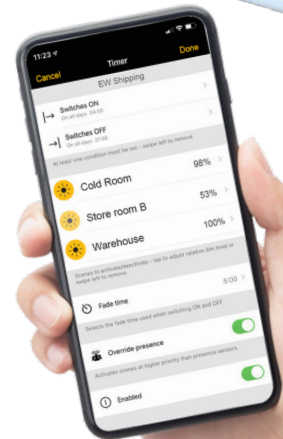

3 SIZE OPTIONS

- HIGHbay XF 104 1250mm
- HIGHbay XF 204 1250mm
- HIGHbay XF 304 1250mm

OPTICS

- Impact rating IK08/5J

MOUNTING OPTIONS

- P2000 mount
- Ceiling mount
- Suspended / Pendant

Optional: Bluetooth, Wifi, Dali & Bi Level. Casambi App featured above.

*25°C is for Textbooks, Not Africa's Sun: All EW Lights are designed for the 35°C Reality.

Designed and Manufactured by

energywise

Better Light Through Research.

sales@energywise.co.za | www.energywise.co.za | T: +27 31 764 2345
Physical address: Unit 5 Edstan Business Park, 2 Ibhubesi Road, Riverhorse Valley, Durban, South Africa, 4017
Postal address: PO Box 1166, Kloof, South Africa, 3640