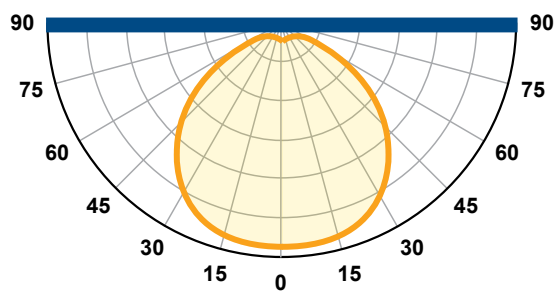

GET IT ON

Download on the

\*25°C is for Textbooks, Not Africa's Sun: All EW Lights are designed for the 35°C Reality.

**Distribution**

**120° Diffuser**

Designed and Manufactured by

**energywise**

Better Light Through Research.