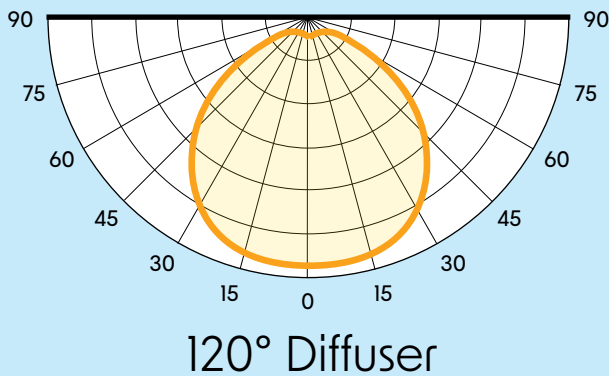

LEDrail 4LCO

Beautiful, glare-free lighting.

Explore the LEDrail 4LCO's mechanics to find meticulous precision. Contact us now for your unique design.

102

104

105

106

108

110

Raw Lumen up to: Effective Lumen up to:	2920 - 3512 lm 2336 - 2734 lm	5840 - 9952 lm 4672 - 7280 lm	7300 - 12440 lm 5840 - 9100 lm	8760 - 14928 lm 7008 - 10920 lm	11680 - 19904 lm 9344 - 14560 lm	14600 - 24880 lm 11680 - 18200 lm
240V:	18W - 21W	35W - 59W	44W - 74W	53W - 89W	70W - 118W	88W - 148W
Raw Efficacy up to: Effective Efficacy up to:	166 - 164 lm/w 133 - 128 lm/w	166 - 168 lm/w 133 - 123 lm/w	166 - 168 lm/w 133 - 123 lm/w	166 - 168 lm/w 133 - 123 lm/w	166 - 168 lm/w 133 - 123 lm/w	166 - 168 lm/w 133 - 123 lm/w
Max Ta: L&B:	40°C L80 B10 70000Hrs	40°C L80 B10 70000Hrs	40°C L80 B10 70000Hrs	40°C L80 B10 70000Hrs	40°C L80 B10 70000Hrs	40°C L80 B10 70000Hrs

Distribution options