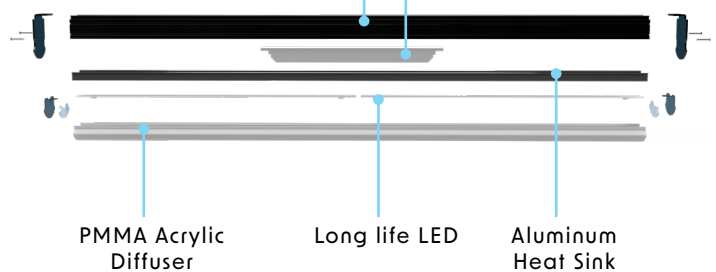

Fluorescents are dead, long live LED.

The LEDrail 4100 offers a sleek modular design combined with high-powered lumen output and refined optics. It's also been designed to be installed with enough speed to make an F1 pit team blush.

Aluminum body. Pre wired end-to-end for easy installation 70K-100K Long Life F3/F10 Driver