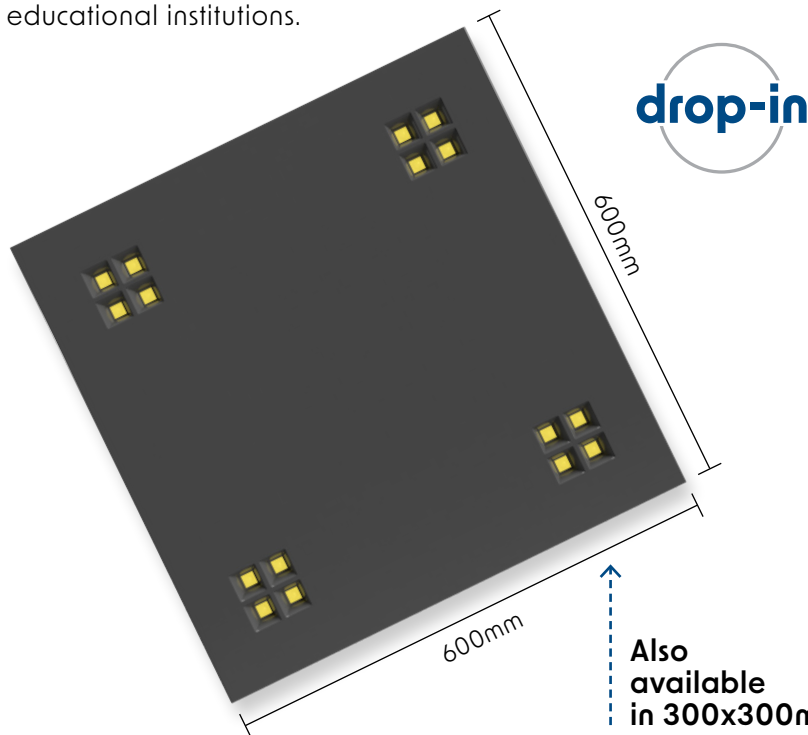

600X600

DLBR-LED RECESSED PANEL

AVAILABLE IN TUNEABLE WHITE

Less is more

Introducing our innovative panel light, designed with spaced-out lights to distribute uniform, even glare-free illumination across a wide surface area. This advanced design ensures that light is not concentrated in one spot but evenly spread, covering more space efficiently.

Areas of use: offices, healthcare facilities and educational institutions.

	CRI	80+/90+
Room temp (Ta)		30°C
	Optic	Lens
	IP rating	40
	UGR rating	<16
	Dimensions	600x600mm
	Lens availability	65° or 90° or Asym
	Lifetime	60 000 hrs
	Raw efficacy	Up to 205 lm/w

Optimised UGR:
Efficient optics, provide very low glare

High CLC:
Optics with constant light colour

4 DIFFERENT CONCEPTS

Available in Black & White

KELVINS & CRI OPTIONS

CRI >95	3000K	4000K	5000K	6500K
CRI >80	3000K	4000K	5000K	6500K