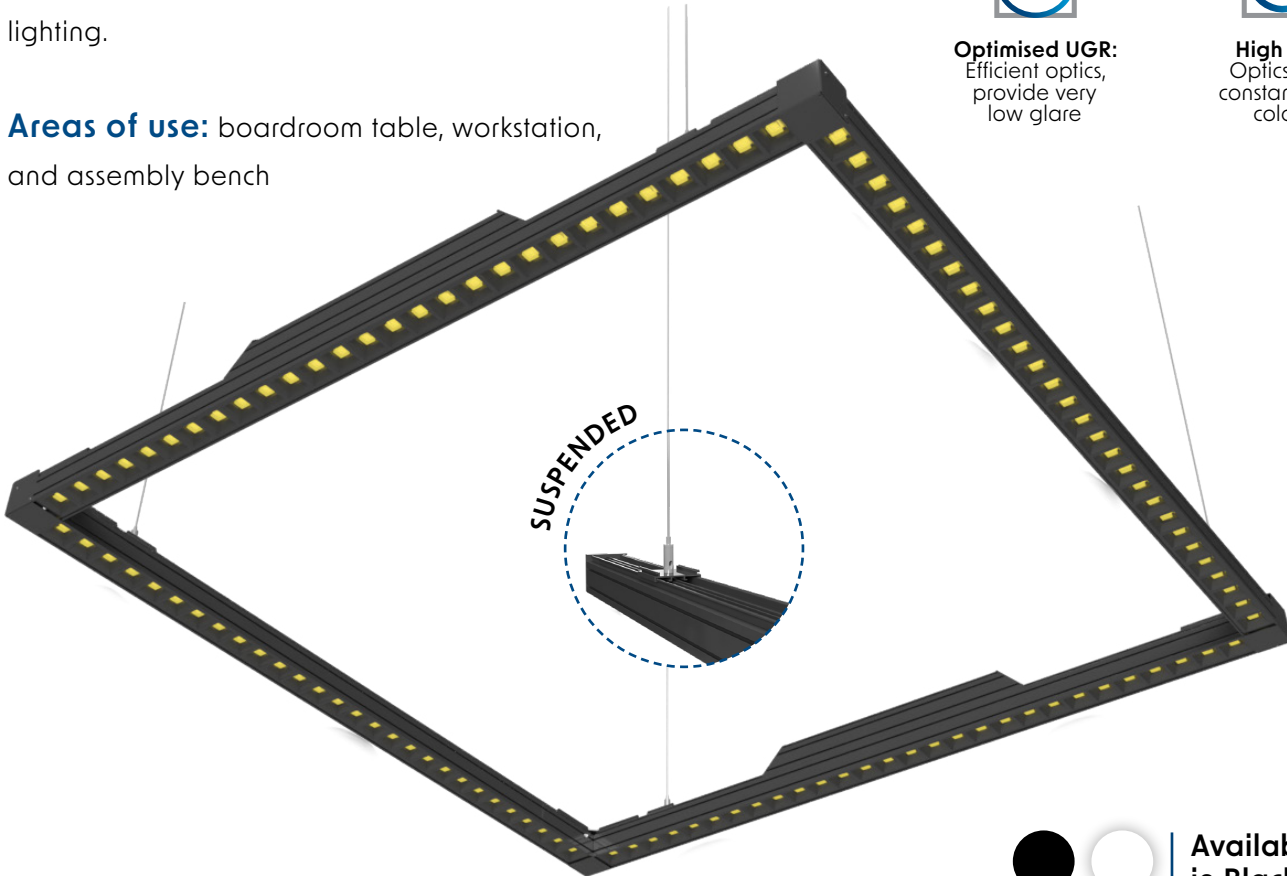

MODULAR

DLBR-LED SQUARE HALO

AVAILABLE IN TUNEABLE WHITE

Focused task lighting

Introducing Halo, a square-shaped lighting configuration, designed specifically for focused task lighting. Perfect for any environment where precision and clarity are paramount, this lighting solution ensures that every detail is illuminated with excellence.

Main benefits:

The Halo can be customized to perfectly suit your specific requirements. Available in various shapes and lengths, you can tailor The Halo to fit your unique workspace design and lighting.

Areas of use: boardroom table, workstation, and assembly bench

CRI	80+/90+
Room temp (Ta)	30°C
Optic	Lens
IP rating	40
UGR rating	<16
Dimensions	1150x1150mm
Lens availability	65° or 90° or Asym
Lifetime	60 000 hrs
Raw efficacy	up to 205 lm/w

Optimised UGR:
Efficient optics, provide very low glare

High CLC:
Optics with constant light colour

Available in Black & White

KELVINS & CRI OPTIONS				
CRI >95	3000K	4000K	5000K	6500K
CRI >80	3000K	4000K	5000K	6500K