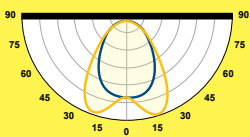

Retail Symmetrical
Ideal for Aisles