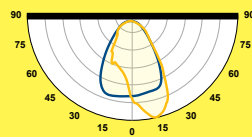

IP 40

X-Fit

Cross functional magnetic solution.

Proudly manufactured in South Africa using European LED Technology

	102	104	106	108	110
Raw Lumen up to:	2120 - 2920 lm	4240 - 9950 lm	6360 - 14925 lm	8480 - 19900 lm	10600 - 24875 lm
Effective Lumen up to:	1900 - 2552 lm	3868 - 8436 lm	5802 - 12654 lm	7736 - 16872 lm	9670 - 21090 lm
240V:	12W - 17W	24W - 59W	35W - 89W	47W - 119W	59W - 148W
Raw Efficacy up to:	179 - 174 lm/w	180 - 169 lm/w	180 - 169 lm/w	180 - 169 lm/w	180 - 169 lm/w
Effective Efficacy up to:	160 - 152 lm/w	164 - 143 lm/w	164 - 143 lm/w	164 - 143 lm/w	164 - 143 lm/w
Max Ta:	40°C	40°C	40°C	40°C	40°C
L&B:	L80 B10 70000Hrs	L80 B10 70000Hrs	L80 B10 70000Hrs	L80 B10 70000Hrs	L80 B10 70000Hrs

Distribution options

60°
Ideal for Cash Tills

90°
Open Areas

Retail Symmetrical
Ideal for Aisles

Asymmetrical
Food and Veg areas

Style and Performance Redefined.

Introducing our latest innovation: a sleek, modular design that seamlessly combines high-power lumen output with refined optics. Our cutting-edge technology not only illuminates your space but enhances its aesthetic appeal. Experience unparalleled lighting performance with a design that's as functional as it is stylish. Elevate your environment with our innovative lighting solution today.

8 lens options available on request

Retail symmetrical, Asymmetrical 1 & 2, 30°,90°,60°,60° UGR, or 110°

1/2 kV Protection

Indoor

Acrylic Lens

Designed and Manufactured by

energywise

sales@energywise.co.za | www.energywise.co.za
T: +27 31 764 2345 / +27 87 941 0012