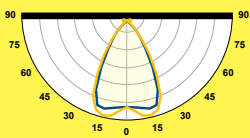

IP 40

X-Fit

Cross functional magnetic solution.

Proudly manufactured in South Africa using European LED Technology

	102	104	106	108	110
Raw Lumen up to:	2120 - 2920 lm	4240 - 9950 lm	6360 - 14925 lm	8480 - 19900 lm	10600 - 24875 lm
Effective Lumen up to:	1900 - 2552 lm	3868 - 8436 lm	5802 - 12654 lm	7736 - 16872 lm	9670 - 21090 lm
240V:	12W - 17W	24W - 59W	35W - 89W	47W - 119W	59W - 148W
Raw Efficacy up to:	179 - 174 lm/w	180 - 169 lm/w	180 - 169 lm/w	180 - 169 lm/w	180 - 169 lm/w
Effective Efficacy up to:	160 - 152 lm/w	164 - 143 lm/w	164 - 143 lm/w	164 - 143 lm/w	164 - 143 lm/w
Max Ta:	40°C	40°C	40°C	40°C	40°C
L&B:	L80 B10 70000Hrs	L80 B10 70000Hrs	L80 B10 70000Hrs	L80 B10 70000Hrs	L80 B10 70000Hrs

Distribution options

60°
Ideal for Cash Tills

90°
Open Areas

Retail Symmetrical
Ideal for Aisles

Asymmetrical
Food and Veg areas

Style and Performance Redefined.

Introducing our latest innovation: a sleek, modular design that seamlessly combines high-power lumen output with refined optics. Our cutting-edge technology not only illuminates your space but enhances its aesthetic appeal. Experience unparalleled lighting performance with a design that's as functional as it is stylish. Elevate your environment with our innovative lighting solution today.