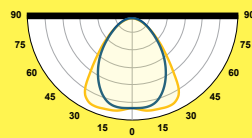

90°
Open Areas