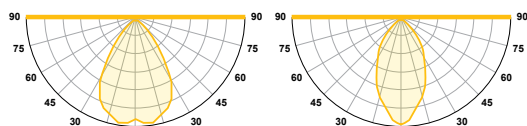

Medium

Narrow

Designed and
Manufactured by

energywise

Better Light
Through Research.

sales@energywise.co.za | www.energywise.co.za

T: +27 31 764 2345 / +27 87 941 0012

Physical address: Unit 5 Edstan Business Park, 2 Ibhubesi Road, Riverhorse Valley, Durban, South Africa, 4017

Postal address: PO Box 1166, Kloof, South Africa, 3640