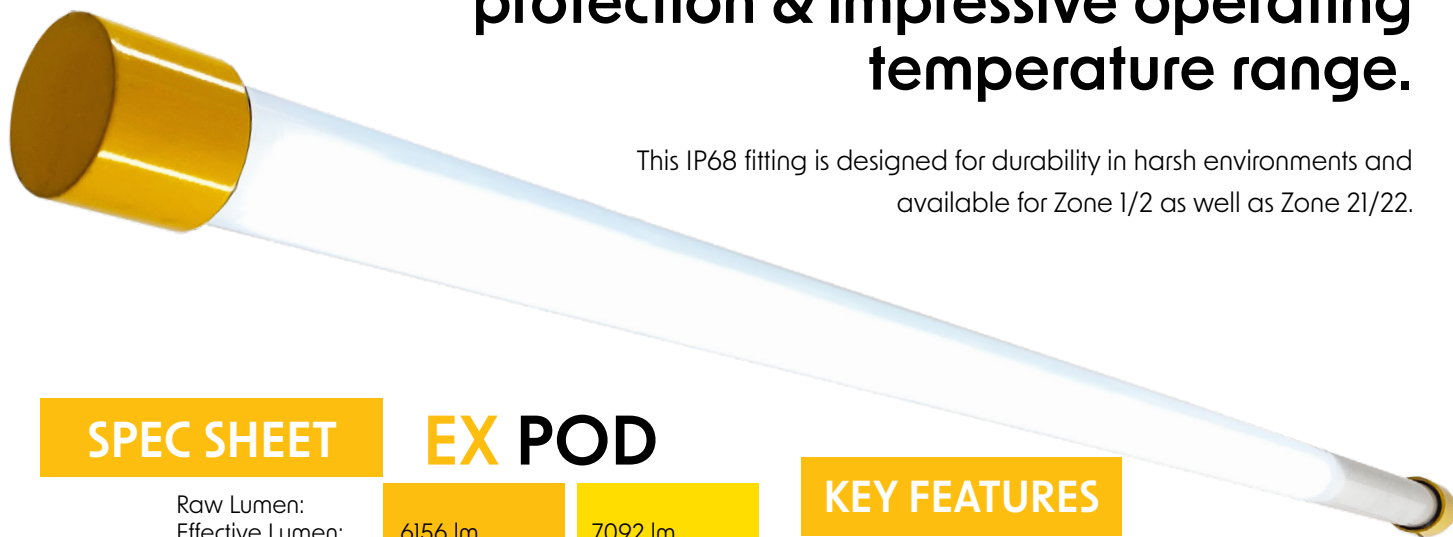

ZONE
21/22

EX Pod

EX

IP
68

A standout luminaire with IP68 level protection & impressive operating temperature range.

This IP68 fitting is designed for durability in harsh environments and available for Zone 1/2 as well as Zone 21/22.

SPEC SHEET

EX POD

Raw Lumen:	6156 lm	7092 lm
Effective Lumen:		
240V:	53W	64W
Power Factor:	0.95	0.95
Raw Efficacy:		
Effective Efficacy:	117 lm/w	111 lm/w
Max Ta:	40°C	40°C
L&B:	L90 B10 L80 B10	L90 B10 L80 B10
2190mm x 50mm		

KEY FEATURES

MODULAR

- With extra Lumen Packages up to 21000 lm.

4 SIZE OPTIONS

- EX Pod 1350mm
- EX Pod 1630mm
- EX Pod 1910mm
- EX Pod 2190mm

5 year warranty:
Please visit
www.energywise.co.za

CASING

- Impact rating IK08/5J (ZONE 21/22)
- Impact rating IK08/10J (ZONE 1/2)