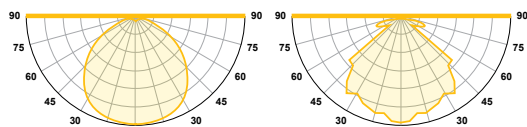

4 Distribution Options

Wide (Frosted)

Wide