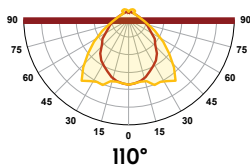

HIGHbay XF

Highpower commercial highbay designed to out spec, outperform and outlast the competition.

Industrial

IP 20

HIGHbay XF 104

Raw Lumen:	4240 lm	5840 lm
Effective Lumen:	3720 lm	5062 lm
240V:	24W	34W
Raw Efficacy:	180 lm/w	174 lm/w
Effective Efficacy:	158 lm/w	151 lm/w
Max ambient:	30°C	30°C
L&B:	L80 B10 50K Hrs	L80 B10 50K Hrs

1250 mm

Other sizes, lenses, drivers and wattages available. Call or email for full brochure and prices.

KEY FEATURES

MODULAR

- With extra Lumen Packages up to 21700 lm.

LENSES

- 4 different optics for countless optic combinations

3 SIZE OPTIONS

- HIGHbay XF 104 1250mm
- HIGHbay XF 204 1250mm
- HIGHbay XF 304 1250mm

OPTICS

- Impact rating IK08/5J

MOUNTING OPTIONS

- P2000 mount
- Ceiling mount
- Suspended / Pendant

Optional: Bluetooth, Wifi, Dali & Bi Level. Casambi App featured above.

*25°C is for Textbooks, Not Africa's Sun: All EW Lights are designed for the 35°C Reality.

Designed and Manufactured by

energywise

Better Light Through Research.

sales@energywise.co.za | www.energywise.co.za | T: +27 31 764 2345
Physical address: Unit 5 Edstan Business Park, 2 Ibhubesi Road, Riverhorse Valley, Durban, South Africa, 4017
Postal address: PO Box 1166, Kloof, South Africa, 3640

5 year warranty:
Please visit www.energywise.co.za

4 Distribution Options

kV Protection:
Up to 4kV

5000K standard
3000K, 4000K, 6500K available
CR>80 R9>13

IP Rating:
Indoor

Impact Resistance:
IK08/5J

Lenses

Optional:
Bluetooth, Wifi, Dali & Bi Level

QMS-BXF-EWSP-240830