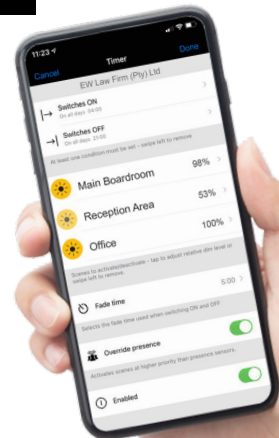

Raw Lumen:	24,875 lm
Effective Lumen:	21,090 lm
148W	
Raw Efficacy:	169 lm/w
Effective Efficacy:	143 lm/w
40°C	
L80 B10	F10 70K hr

KEY FEATURES

MODULAR

• Manufactured to seamlessly fit into any geometric shape.

5 SIZE OPTIONS

- X-Fit 102 560mm
- X-Fit 104 1400mm
- X-Fit 106 1700mm
- X-Fit 108 2350mm
- X-Fit 110 2800mm

Optional: Bluetooth, Wifi, DALI & Bi Level. Casambi App featured above.

MOUNTING OPTIONS

- P2000 Compatible (P2000 not included)