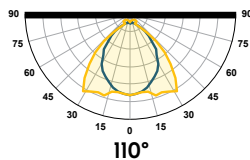

kV
kV Protection: 1kV-2kV, 4kV or 10kV on request

KELVIN
5000K standard
3000K, 4000K, 6500K available
CR>80 R9>I3

IP 40
IP Rating: Indoor

Colour Options:
White, & Black

Recyclable

PMMA
Optics: Acrylic Lens

P2000 trunking compatible

Optional: Bluetooth, Wifi, DALI & Bi Level

Distribution Option