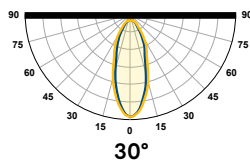

kV
kV Protection: 1kV-2kV, 4kV or 10kV on request

KELVIN
5000K standard
3000K, 4000K, 6500K available
CR>80 R9>I3

IP 40
IP Rating: Indoor

Colour Options:
White, & Black

Recyclable

PMMA
Optics: Acrylic Lens

P2000 trunking compatible

Optional: Bluetooth, Wifi, DALI & Bi Level

Distribution Option