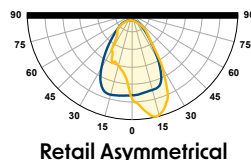

kV
kV Protection: 1kV-2kV, 4kV or 10kV on request

KELVIN
5000K standard
3000K, 4000K, 6500K available
CR>80 R9>I3

IP 40
IP Rating: Indoor

Colour Options:
White, & Black

Recyclable

PMMA
Optics: Acrylic Lens

P2000 trunking compatible

Optional: Bluetooth, Wifi, DALI & Bi Level

Distribution Option