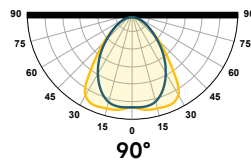

kV
kV Protection: 1kV-2kV, 4kV or 10kV on request

KELVIN
5000K standard
3000K, 4000K, 6500K available
CR>80 R9>I3

IP 40
IP Rating: Indoor

Colour Options:
White, & Black

Recyclable

PMMA
Optics: Acrylic Lens

P2000 trunking compatible

Optional: Bluetooth, Wifi, DALI & Bi Level

Distribution Option