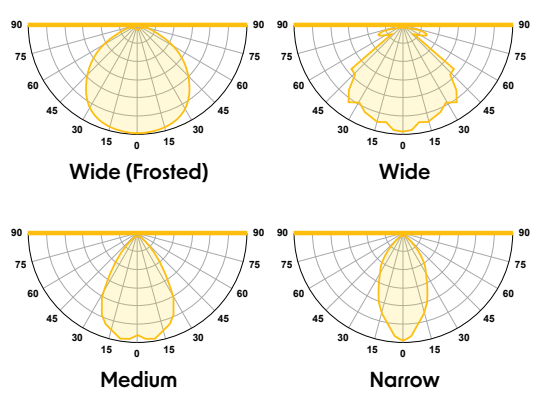

4 Distribution Options

Designed and Manufactured by

Better Light Through Research.

sales@energywise.co.za | www.energywise.co.za
T: +27 31 764 2345 / +27 87 941 0012
Physical address: Unit 5 Edstan Business Park, 2 Ibhubesi Road, Riverhorse Valley, Durban, South Africa, 4017
Postal address: PO Box 1166, Kloof, South Africa, 3640