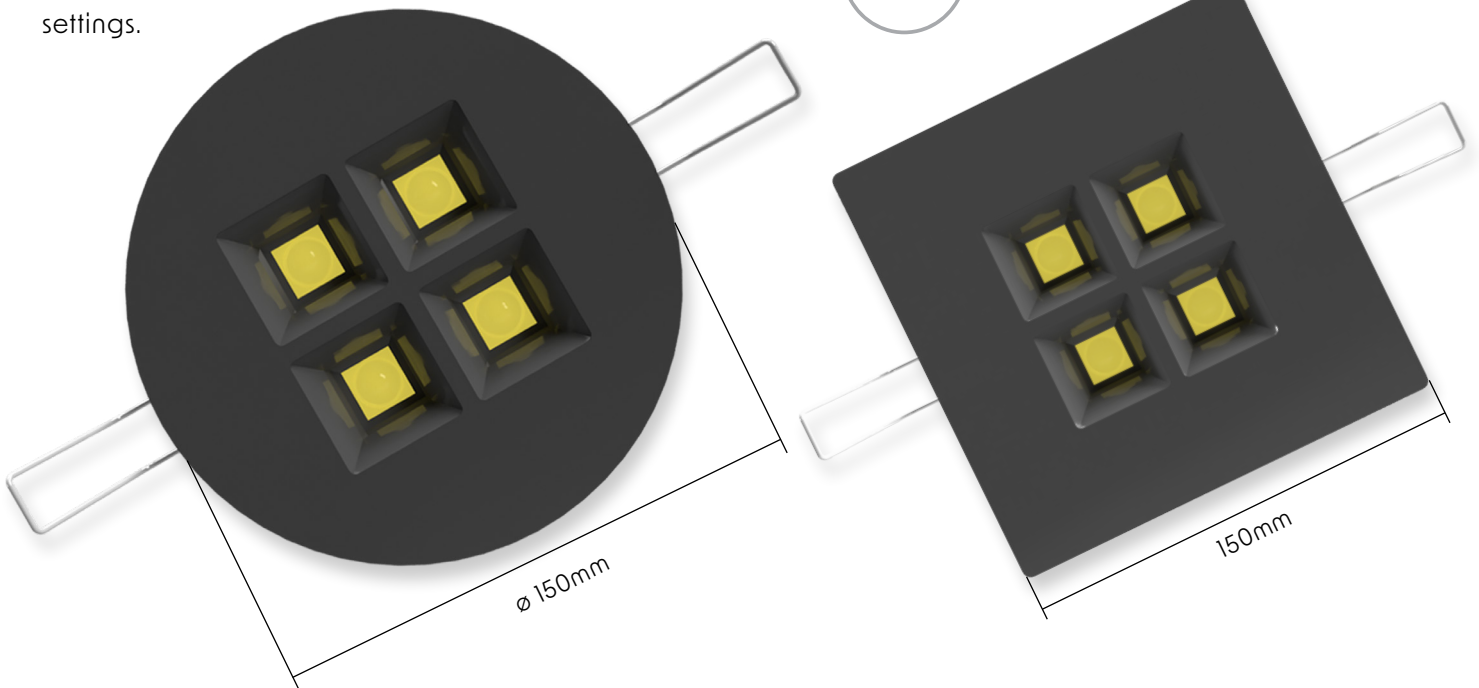

DLBR-LED DOWNLIGHTER

5 year warranty:
Please visit
www.energywise.co.za

The light is in your hands

The ultimate solution for customizable lighting – our advanced downlighter, designed to put you in control. This innovative fitting allows you to tailor your lighting layout to perfectly match your needs. Achieve your desired glare-free, even illumination with ease, ensuring a comfortable and productive environment.

Main benefits:

This control extends to cost management, by tailoring the lighting setup to your specific needs, you can minimize energy usage and reduce the number of fittings required. All these cost savings are possible based on your decisions, making you the master of both your lighting environment and budget.

Areas of use: offices, retail and hospitality settings.

CRI	80+/90+
Room temp (Ta)	30°C
Optic	Lens
IP rating	40
UGR rating	<16
Mounting	Recessed
Lens availability	65° or 90° or Asym
Lifetime	60 000 hrs
Raw efficacy	Up to 205 lm/w

● ○ Available in Black & White

KELVINS & CRI OPTIONS				
CRI >95	3000K	4000K	5000K	6500K
CRI >80	3000K	4000K	5000K	6500K

We offer a variety of options and configurations to suit your needs. Our team can customize solutions based on your specific requests. Feel free to get in touch with us to discuss the available options.